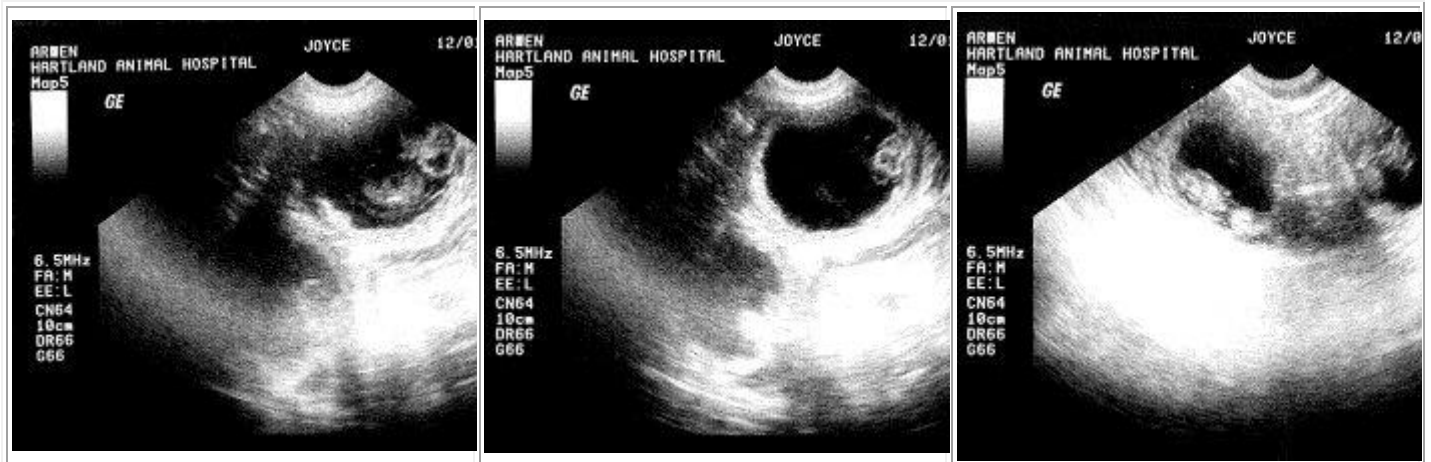

"Here are the first glimpses of Arwen/Ramsey puppies taken December 2nd via Ultrasound"